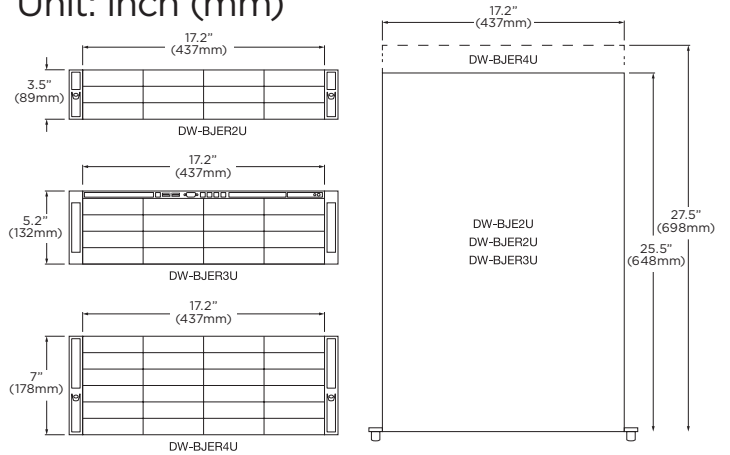

Blackjack® E-Rack™

DW-BJER2U / DW-BJER3U / DW-BJER4U

Dimensions

Unit: inch (mm)

Specifications

PART NUMBER	2U -12 Bay	3U - 16 Bay	4U -24 Bay	4U -36 Bay	
Maximum IP cameras	128*				
Included IP licenses	8				
Form factor	Rack mount				
Operating system	Windows® 10 Pro	DW-BJER2UXXT	DW-BJER3UXT	DW-BJER4UXXT	
	Linux Ubuntu®	DW-BJER2UXXT-LX	DW-BJER3UXT-LX	DW-BJER4UXXT-LX	
CPU	Intel® i7® processor				
Memory	16GB				
Ethernet port	2x gigabit ethernet (RJ45)				
	Options: DW-R4NIC - upgrade quad GB NIC card**				
System	Max video storage rate (Mbps) 600Mbps				
Storage	Maximum Hard Drives	2 x SSD + 12 x HDD	2 x SSD + 16 x HDD	2x SSD + 24 x HDD	2 x SSD + 34 x HDD
	Maximum storage	110TB RAID 5 Option: RAID 6**	150TB RAID 5 Option: RAID 6**	230TB RAID 5 Option: RAID 6**	310TB RAID 5 Option: RAID 6**
Video-out	Outputs	4x HD display port outputs, simultaneous monitors			
	Video card	AMD FirePro W4100			
	Resolution	4x Mini display port to true HD adapters 1080p			
Pre-loaded VMS	DW Spectrum® IPVMS				
Keyboard & mouse	Included				
Rail kit	Included				
Power Supply	Dual 920W***, redundant power supply			Dual 1280W***, redundant power supply	
	Voltage	AC Input: 100-240V / 11-4.4A / 50-60Hz			AC input: 1000W: 100-140V / 12-9A / 50-60Hz 1280W: 180-240V / 8-6A / 50-60Hz
DC Output: 920W: +12V/75A ; +5V sb/4A			DC output: 1000W: +12V/83A; +5Vsb/4A 1280W: +12V/106.7A; +5Vsb/4A		
Operating temperature and humidity	41°F-104°F / 20-90% RH				
Dimension (WxDxH) (inches)	17.2" x 25.5" x 3.5"	17.2" x 25.5" x 5.25"	17.2" x 25.5" x 7"		
Field repair kit	DW-FRK2U	---	---	---	
Warranty	5 year limited				