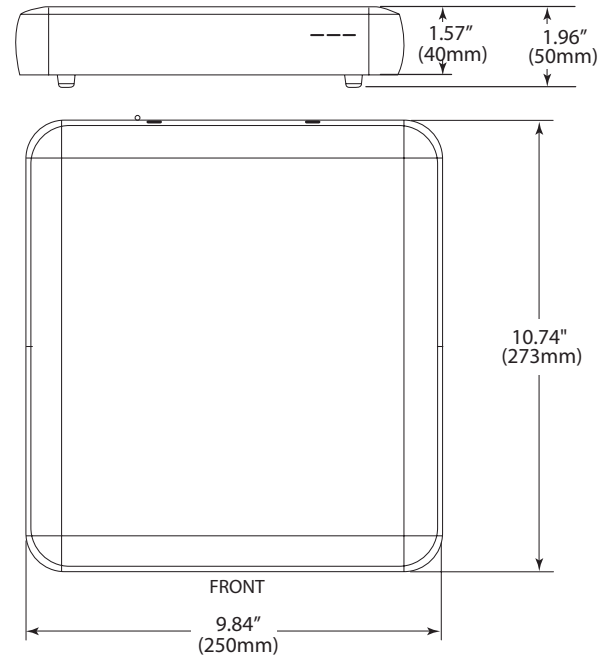

Available models

DW-BJMINIXT (NON-RAID)

- DW-BJMINI2T - 2TB storage
- DW-BJMINI4T - 4TB storage
- DW-BJMINI12T - 12TB storage
- DW-BJMINI20T - 20TB storage

DW-BJMINIXTR (RAID)

- DW-BJMINI8TR - 4TB storage (4TBx2)
- DW-BJMINI20TR - 10TB storage (10TBx2)

Dimensions

unit: inch (mm)

Specifications

PART NUMBER		DW-BJMINIXT / DW-BJMINIXTR
Maximum IP cameras		12 (2.1MP/1080p @30fps, with medium recording quality) or 60Mbps total throughput.
Form factor		Slim desktop
Operating system		Embedded Linux [®]
Ethernet port		1x gigabit ethernet port (RJ45), can configure up to 2 IP subnets.
System	Max video storage rate (Mbps)	60 Mbps
	Maximum hard drives	2 x SATA HDD
Storage	Maximum storage	DW-BJMINIXT: 20TB DW-BJMINIXTR: 10TB RAID 1
	Local video output	NA
Pre-loaded VMS software		DW Spectrum [®] IPVMS server
Remote clients		Cross platform - Windows [®] , Linux Ubuntu [®] and Mac [®]
Mobile apps		iOS [®] and Andriod [®]
Power supply		36W
Operating temperature		41°F-104°F (5°C-40°C)
Operating humidity		20-90% RH
Dimension (WxDxH)		9.84" x 10.74" x 1.96" (250 x 273 x 50mm)
Warranty		5 years limited