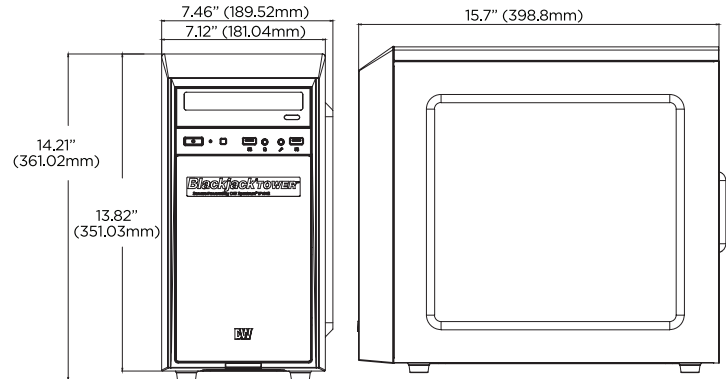

Blackjack[®] Tower[™] mid-size servers are reliable and high-performance solutions for recording multiple IP cameras of any resolution at up to 480Mbps throughput. The servers are UL-listed and NDAATAA compliant and include Windows 10[®], Linux[®] Ubuntu[®] or Windows Server[®] OS on a separate SSD. Hardware features include a 9th generation Intel[®] Core[™] i3, i5 or i7 processor, up to 16GB RAM, dual network cards and local output up to 4K resolution for system configuration. The servers come preloaded with DW Spectrum[®] IPVMS and four recording licenses, provide up to 30TB internal storage, are ONVIF conformant and come with a 5 year limited warranty.

Dimensions

Unit: Inch (mm)

Specifications

PART NUMBER	DW-BJMT31xxT/LX	DW-BJMT51xxT/LX	DW-BJMT71xxT/LX/S	
Included IP licenses	4			
Form factor	Mid-size tower			
Operating system	Windows [®] 10	DW-BJMT31xxT	DW-BJMT51xxT	DW-BJMT71xxT
	Linux Ubuntu [®]	DW-BJMT31xxTLX	DW-BJMT51xxTLX	---
	Windows Server [®]	---	---	DW-BJMT71xxTS
	OS on SSD	240GB SSD		
CPU	9th Gen Intel [®] Core [™] i3 processor	9th Gen Intel [®] Core [™] i5 processor	9th Gen Intel [®] Core [™] i7 processor	
Memory	8GB	16GB	16GB	
Ethernet port	2x 1G Ethernet			
System	Max video storage rate (Mbps)	180Mbps	360Mbps	480Mbps
Storage	Maximum storage drives	3 x 3.5 SATA HDD		
	Maximum storage	Maximum 20TB	Maximum 30TB	Maximum 30TB
Video	Outputs	1 x true HD, 1 x DVI, 1 x VGA for system configuration. Maximum 1 display output at a time		
	Max output resolution	4096x2160 (True HD), 1920x1200 (DVI-D)		
	Video card	On-board Intel Graphics		
Preloaded VMS software	DW Spectrum IPVMS			
Remote clients	Cross-platform - Windows, Linux Ubuntu and Mac [®]			
Mobile apps	iOS [®] and Android [®]			
Keyboard and mouse	Included			
Power supply	400W**			
Operating temperature	41°F-104°F (5°C-40°C)			
Operating humidity	20-90% RH			
Dimension (W x D x H)	7.46" x 15.7" x 14.21" (189.52 x 398.8 x 631.02 mm)			
Other certification	UL, FCC, CE			
Warranty	5 year limited			